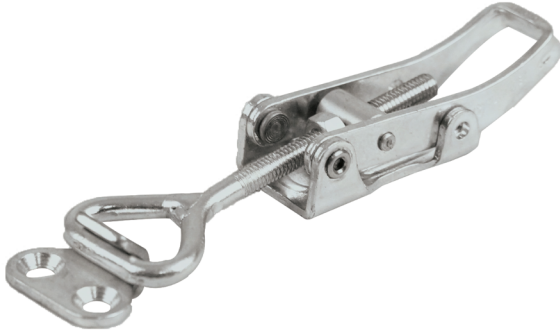

361

MODEL NO	PASLANMAZ (STAINLESS)	F1 (N)	F3 (N)	STROK (DİŞ BOYU) (STROKE) (thread length)	AĞIRLIK (WEIGHT) (gr)
361-2	S361-...	1500	1725	50	100

F1 : BASKI KUJWETİ (EXERTING FORCE), F3 : TUTMA KAPASİTESİ (HOLDING CAPACITY)

Ayak Tipi: Yatay Tabanlı
Body Mounting Base: Horizontal

MODEL NO	A	B	B2	C Min	C Max	D	E	F	G	H	H2	J	K	L Min	L Max	M	N
361-2	45	26	21	25	60	13,75	17,5	17	12	19,5	78	28,5	M6	110	145		Ø 6

KİLİTLİ / LOCKED

NOT : Kilitli modellerin teknik detayları 36, 37, 40 ve 41 numaralı sayfalarda mevcuttur

Note: Technical details of locked models are available at pages 36, 37, 40 and 41

311-L

MODEL NO
311 - 1-L
311 - 2-L
311 - 3-L
311 - 4-L
311 - 5-L

Ayak Tipi: Yatay Tabanlı
Body Mounting Base: Horizontal

312-L

MODEL NO
351 - 1-L
351 - 2-L
351 - 3-L
351 - 4-L
351 - 5-L

Ayak Tipi: Yatay Tabanlı
Body Mounting Base: Horizontal