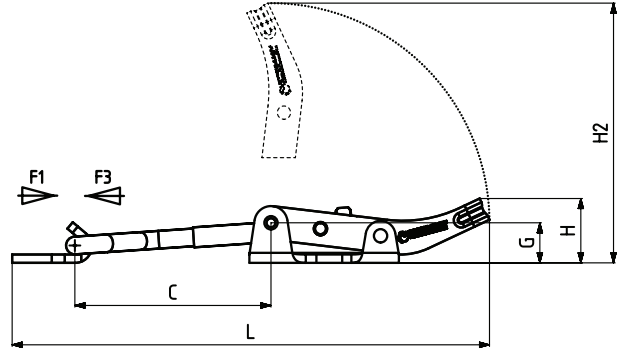

361

MODEL NO	PASLANMAZ (STAINLESS)	F1 (N)	F3 (N)	STROK (DİŞ BOYU) (STROKE) (thread length)	AĞIRLIK (WEIGHT) (gr)
361-2	S361-...	1500	1725	50	100

F1 : BASKI KUJWETİ (EXERTING FORCE), F3 : TUTMA KAPASİTESİ (HOLDING CAPACITY)

Ayak Tipi: Yatay Tabanlı
Body Mounting Base: Horizontal

MODEL NO	A	B	B2	C Min	C Max	D	E	F	G	H	H2	J	K	L Min	L Max	M	N
361-2	45	26	21	25	60	13,75	17,5	17	12	19,5	78	28,5	M6	110	145		Ø 6

KİLİTLİ / LOCKED

NOT : Kilitli modellerin teknik detayları 36, 37, 40 ve 41 numaralı sayfalarda mevcuttur

Note: Technical details of locked models are available at pages 36, 37, 40 and 41

311-L

MODEL NO
311 - 1-L
311 - 2-L
311 - 3-L
311 - 4-L
311 - 5-L

Ayak Tipi: Yatay Tabanlı
Body Mounting Base: Horizontal

312-L

MODEL NO
351 - 1-L
351 - 2-L
351 - 3-L
351 - 4-L
351 - 5-L

Ayak Tipi: Yatay Tabanlı
Body Mounting Base: Horizontal